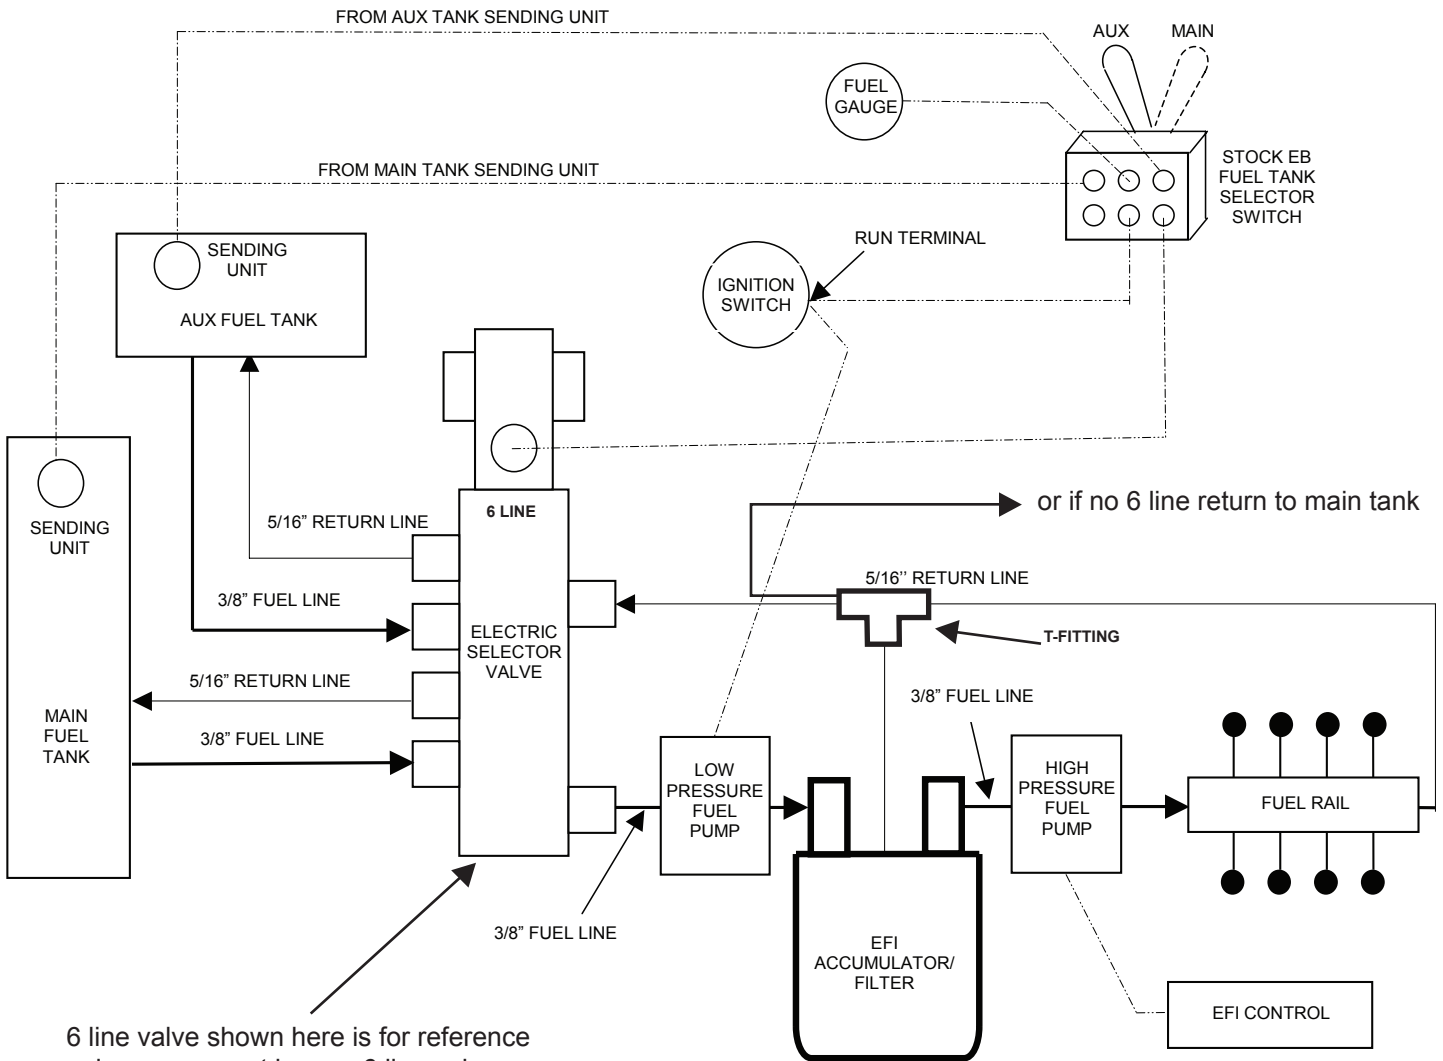

WILD HORSES

FOUR WHEEL DRIVE

Phone (209) 400-7200 Fax (209) 943-7923 www.wildhorses4x4.com

Fuel System

#9817 Date 10/30/07

6 line valve shown here is for reference only you may not have a 6 line valve.